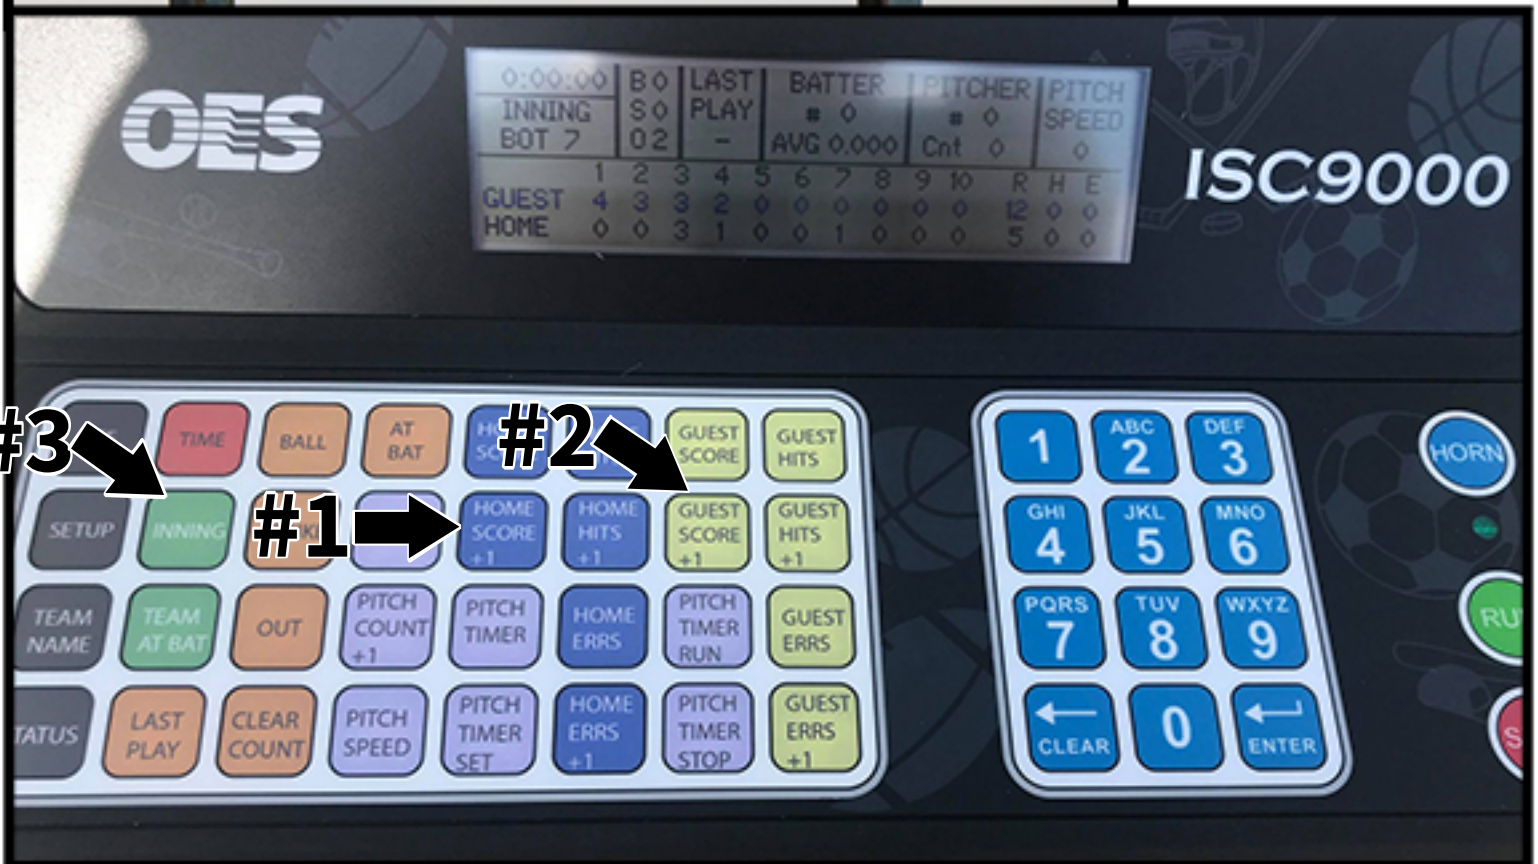

HOME TEAM RUNS THE SCORE CLOCK, UNLESS VISITORS OFFER A WILLING SCOREKEEPER.

PLEASE KEEP TRACK OF RUNS & INNINGS, ALL OTHER STATS ARE OPTIONAL.

TO CLEAR THE SCOREBOARD, UNPLUG THE POWER

BUTTON	BUTTON TITLE/ COLOUR	FUNCTION
	HOME SCORE +1 (BLUE)	PRESS ONCE TO ADD 1 RUN TO THE HOME TEAM. (SEE #1 ABOVE)
	GUEST SCORE +1 (YELLOW)	PRESS ONCE TO ADD 1 RUN TO THE GUEST TEAM. (SEE #2 ABOVE)
	INNING (GREEN)	PRESS ONCE TO ADVANCE TO NEXT HALF INNING OR NEW INNING. (SEE #3 ABOVE)